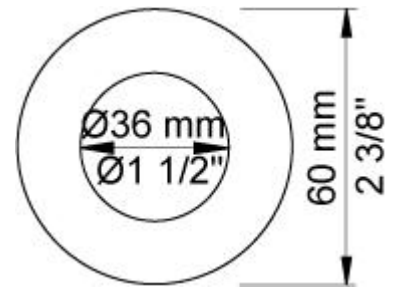

:
:
:

131

One handle in-wall mixer, 10" double swivel spout, ceramic disc cartridge, 1.5 gpm.

	Bar:	1.0	2.0	3.0	4.0	5.0
131	(l/min)	4.8	6.8	8.3	8.3	8.3

	Color 20, Brushed chrome
Color 02, Grey	Color 21, Carmine red
Color 04, Light blue	Color 25, Pink
Color 05, Orange	Color 27, Matt black
Color 06, Light green	Color 28, Matt white
Color 08, Yellow	Color 40, Brushed stainless steel
Color 09, Dark grey	Color 60, Black
Color 12, Mocca	Color 61, Brushed black
Color 14, Bright red	Color 63, Copper
Color 15, Dark blue	Color 64, Brushed Copper
Color 16, Polished chrome	Color 65, Gold
Color 17, Gloss black	Color 68, Silver
Color 18, White	Color 70, Brushed Gold
Color 19, Natural brass	

001
2 3/8" circular flange.

030
10" double swivel spout.

100
One handle in-wall mixer with fixed outlet socket. 1/2" connection NPT female inlets.

3001
2 3/8" circular flange.

NR28