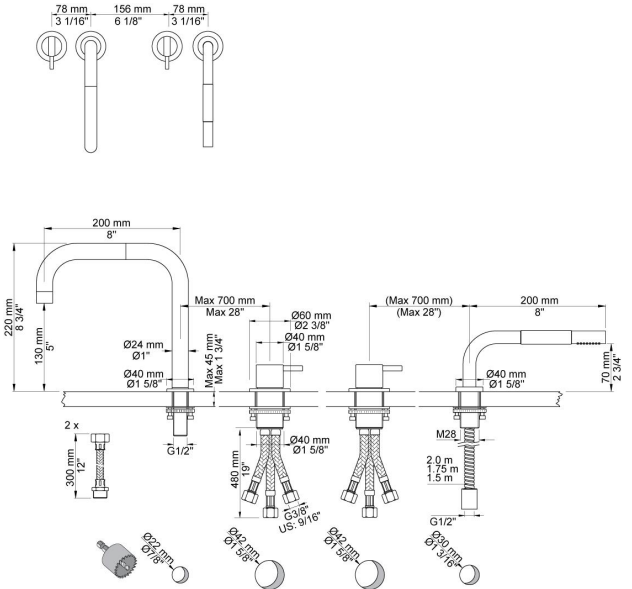

:
:
:

PSB Singapore

SC10

One handle high flow mixer with 360° double swivel spout, one handle low flow mixer with hand spray.

	Bar:	1.0	2.0	3.0	4.0	5.0
090D	(l/min)	10.4	14.7	18.0	20.8	23.2
T1	(l/min)	5.8	8.2	10.0	11.6	12.9

090D

2500
One handle table mounted mixer for high flow.

T1