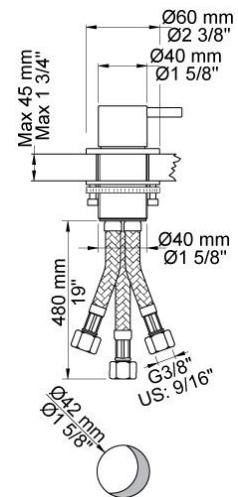

:
:
:

PSB Singapore

SC10

One handle high flow mixer with 360° double swivel spout, one handle low flow mixer with hand spray.

	Bar:	1.0	2.0	3.0	4.0	5.0
090D	(l/min)	10.4	14.7	18.0	20.8	23.2
T1	(l/min)	5.8	8.2	10.0	11.6	12.9

090D

2500
One handle table mounted mixer for high flow.

T1